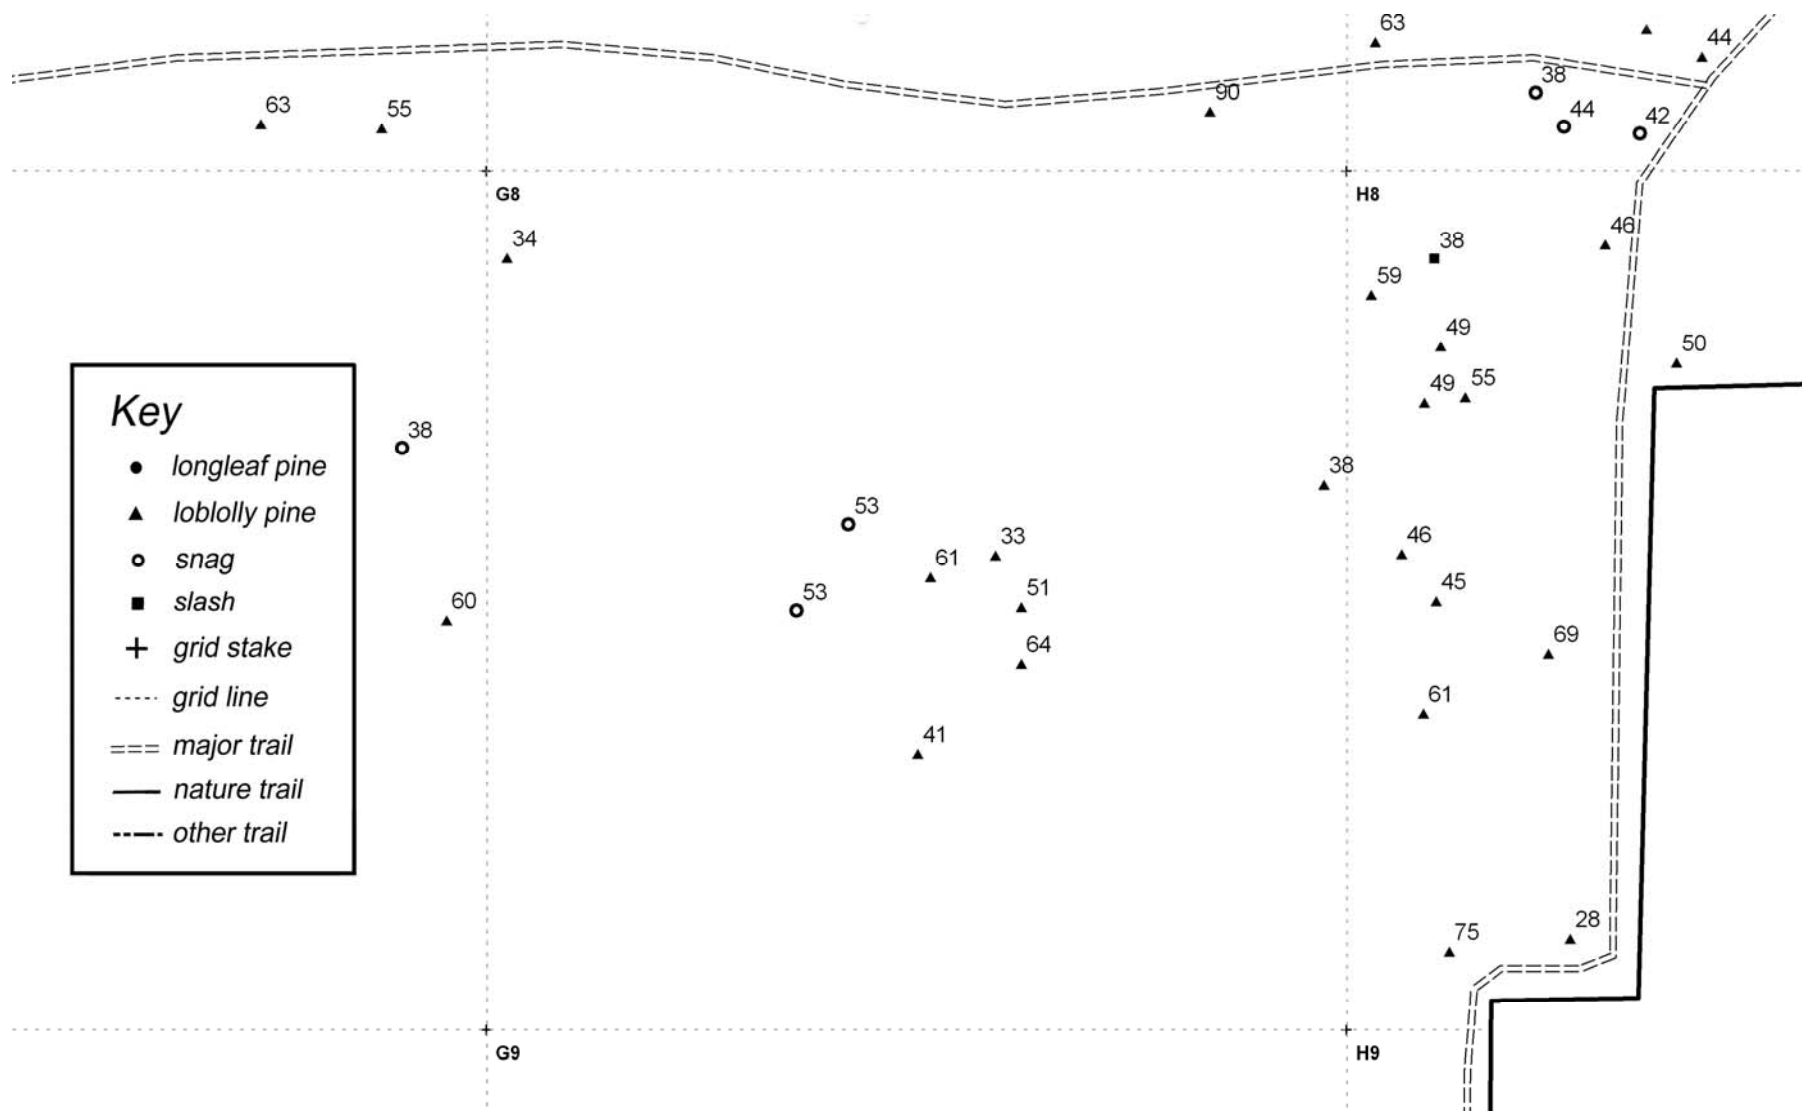

NATL Pines: north Restricted Area Hammock ne, diameters in cm

Diameters measured April 2009.

Key

- *longleaf pine*
- ▲ *loblolly pine*
- *snag*
- *slash*
- + *grid stake*
- *grid line*
- ==== *major trail*
- *nature trail*
- .-.- *other trail*